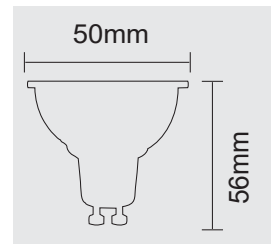

DIMENSIONS

 GU10	500lm WARM WHITE	525lm COOL WHITE	550lm DAYLIGHT	0.80 POWER FACTOR	 DIMMABLE