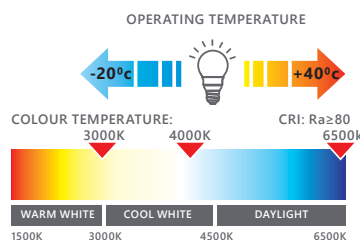

DOMESTIC & INDUSTRIAL LAMPS

The Synerji Electrical lamps have built an excellent reputation in the market as a premium brand, offering high quality, durable lamps. Our lamps are mercury free and comply with the Material Restriction Requirements by ROHS (Restriction of Hazardous Substances). Unless indicated otherwise all lamps have a voltage rating of at least 230V and 50/60 hertz.

Our range will offer a solution for all your lighting needs, whether it be directional, security, decorative, ambiance, warehousing or general lighting almost anywhere.

CONTENTS

LED Golfball Lamps	6-7
LED Candle Lamps	8
LED GLS Lamps	9-11
LED MR16 (12V) Lamps	11
LED T26 Domestic Lamps	12
LED GU10 Lamps	12-14
Synerji Bell Press Dimmer	14
LED Reflector Lamps	15
LED PAR38 Lamps	16
LED High Power Lamps	17
LED Triangular Module Lamps	18
Compact Fluorescent Energy Savers	19