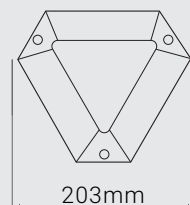

TRIANGULAR MODULE LAMPS

14W

SYLEDTR14W

DIMENSIONS

1300lm
COOL
WHITE

1300lm
DAYLIGHT

160°
BEAM
ANGLE

25000
LIFESPAN
HRS

0.5
POWER
FACTOR

TRIANGULAR MODULE LAMPS

25W

SYLEDTR25W

DIMENSIONS

2200lm
COOL
WHITE

2200lm
DAYLIGHT

160°
BEAM
ANGLE