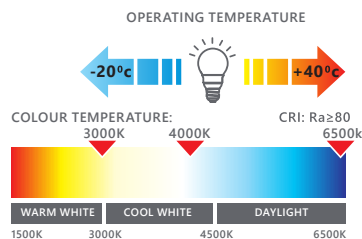

INDOOR LIGHT FITTINGS

The Synerji Indoor Light fitting range consists of surface mount Ceiling fittings, Wall Lights, Pendants and Chandeliers. Different options are available in LED as well as fittings with an E27 base, allowing you to choose your Synerji LED lamp.

All Synerji Indoor Fittings comply with the IEC 60598 standard.

CONTENTS

LED White Ceiling Fittings	40
LED Starlight Ceiling Fittings	41
Indoor Wall Light Fittings	42-43
Indoor Pendants	44-60
LED Chandeliers	61-62