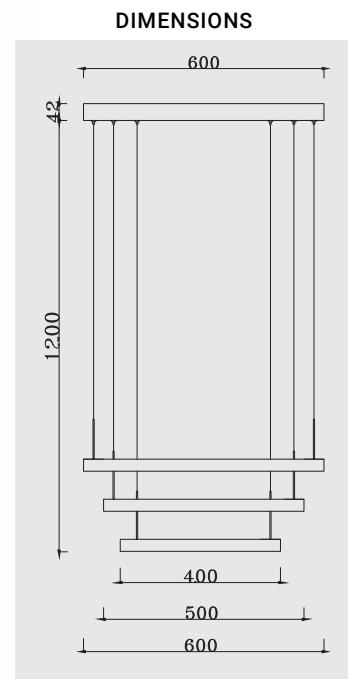

INDOOR LED CHANDELIER
80W DIMMABLE

WHITE
SYICH002CWDIM

7500lm LUMENS	4000K COOL WHITE	0.9 POWER FACTOR	20 000 HOURS	ACRYLIC MATERIAL	IP20 RATING	120° BEAM ANGLE	 DIMMABLE