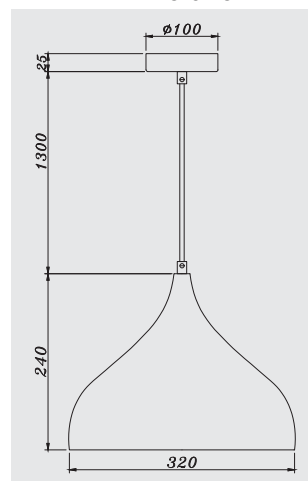

DIMENSIONS

E27

IP20

RATING

MAX

60 WATTS

METAL

SHADE

PLASTIC

LAMPHOLDER