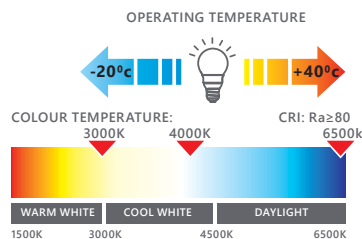

The Synerji Electrical Decorative LED lamp range includes Dimmable and Non-Dimmable lamps to provide elegant and stylish lighting solutions for your home or business.

CONTENTS

LED Candle and GLS Filament Lamps	22
LED Vintage Filament Lamps	23
LED Deco Filament Lamps	24-26
LED Deco Filament Classic Lamps	27
LED Deco Fireworks Lamps	28
LED Deco Wire Lamps	29