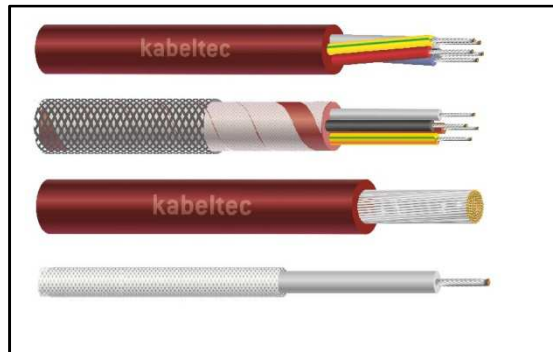

Screened/unscreened PVC control

Round /flat rubber HO7RN-F

Flat PVC HO7VV-F

Pendant control

Silicone multi & single cores

Silicone ignition

Profibus/instrumentation

Mining Chloroprene

Drum reeling duty

Solar PV