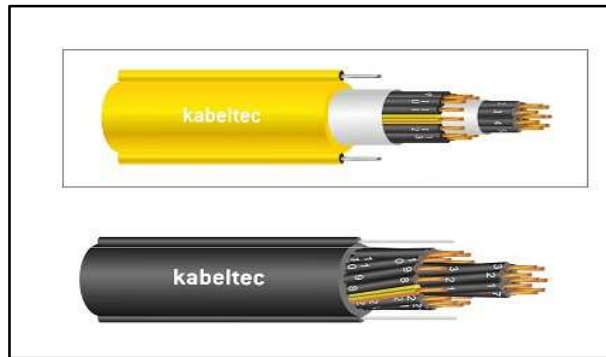

Screened/unscreened PVC control

Round /flat rubber HO7RN-F

Flat PVC HO7VV-F

Pendant control

Silicone multi & single cores

Silicone ignition

Profibus/instrumentation

Mining Chloroprene

Drum reeling duty

Solar PV